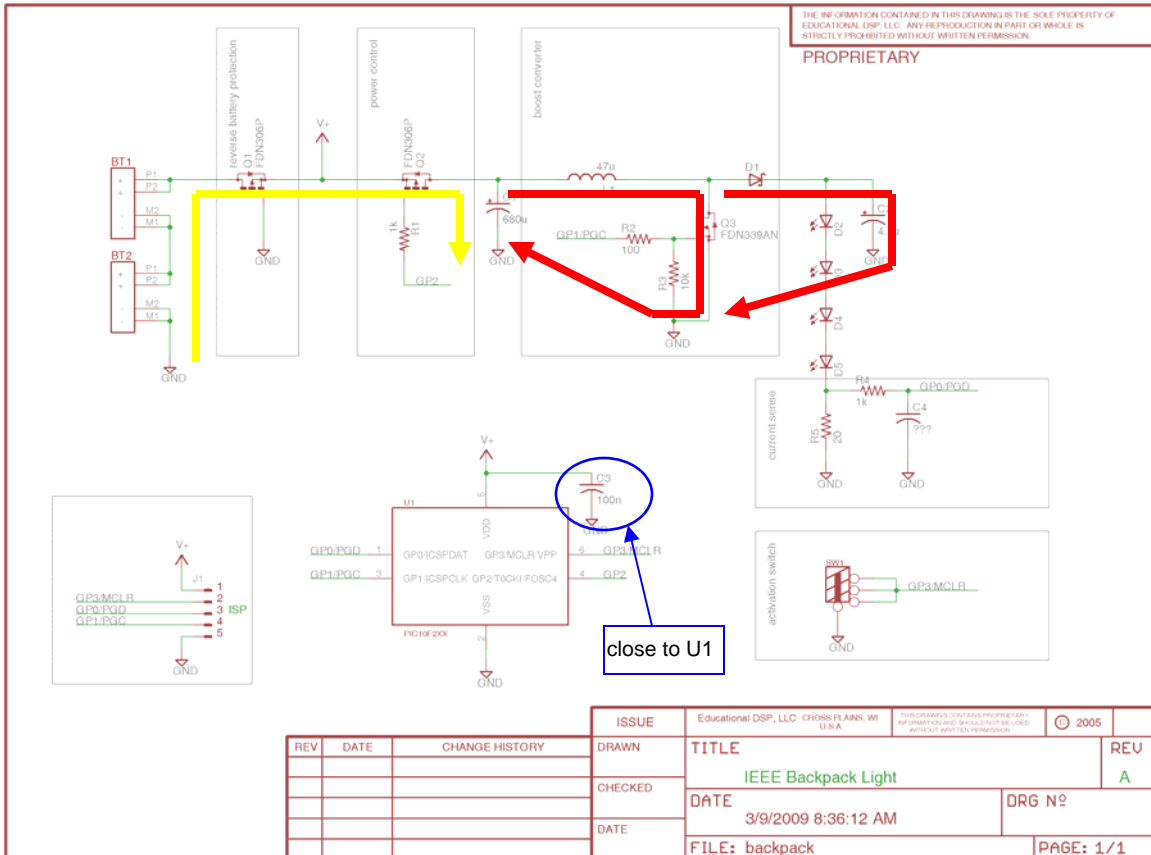

PROPRIETARY

REV	DATE	CHANGE HISTORY	DRAWN	CHECKED	DATE	ISSUE	TITLE	DRG N°	REV
						Educational DSP, LLC CROSS PLAINS, WI U.S.A.	IEEE Backpack Light		A
					3/9/2009 8:36:12 AM				
							FILE: backpack		PAGE: 1/1